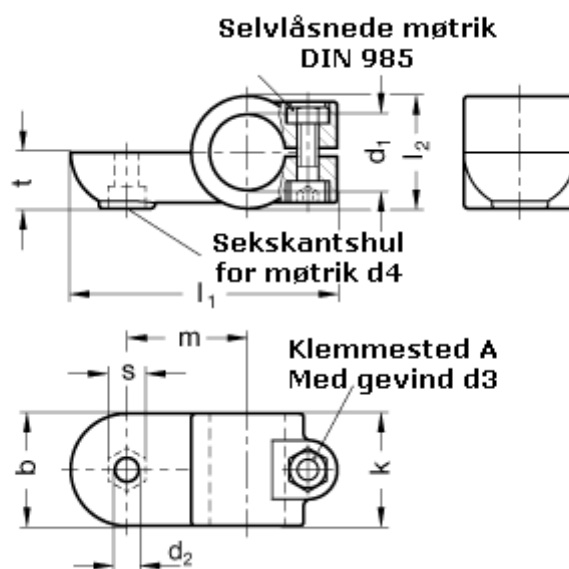

Article number: 20278B20OZ2SW

Description: E+G Swivel clamp connector
GN278-B20-OZ-2-SW

Measures

$b = 40$	$m = 43$
$d_1 = B20$	$s = 13.0$
$d_2 = 8.5$	$t = 20.0$
$d_3 = M 8$	
$d_4 = M 8$	
$k = 40$	
$l_1 = 95$	
$l_2 = 40$	